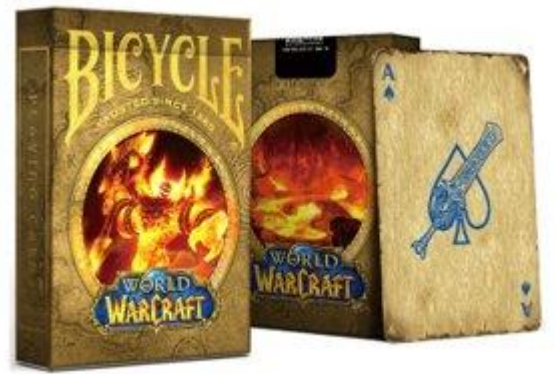

NEW ITEM NUMBER	PRODUCT	INNER BOX	OUTER BOX	WEIGHT (gr.)	PRODUCT EAN	INNER EAN	OUTER EAN	DIMENSIONS
10041188	BICYCLE® WORLD OF WARCRAFT CLASSIC	6	24	100	73854094266	60073854257588	60073854257571	65 x 92 x 18 mm